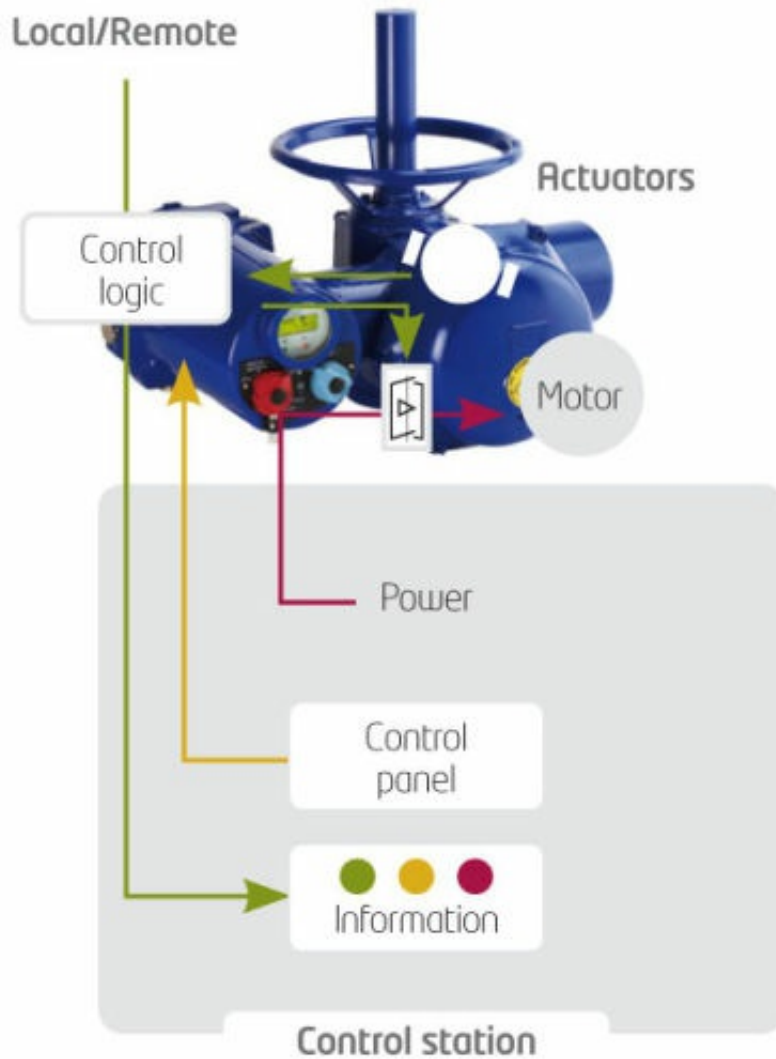

GPS Actuator

By Bernard Controls

The best way to find your electric actuation solution

INTELLI+®

<http://www.gpsactuator.com/>

Intelligent control

The INTELLI+[®] control allows easy commissioning thanks to its user friendly interface and the non-intrusive setting.

Numerous functions are available to the users helping them in their diagnostics and to schedule their valve maintenance operations. INTELLI+[®] also guarantees to the users an optimum availability of their industrial facilities.