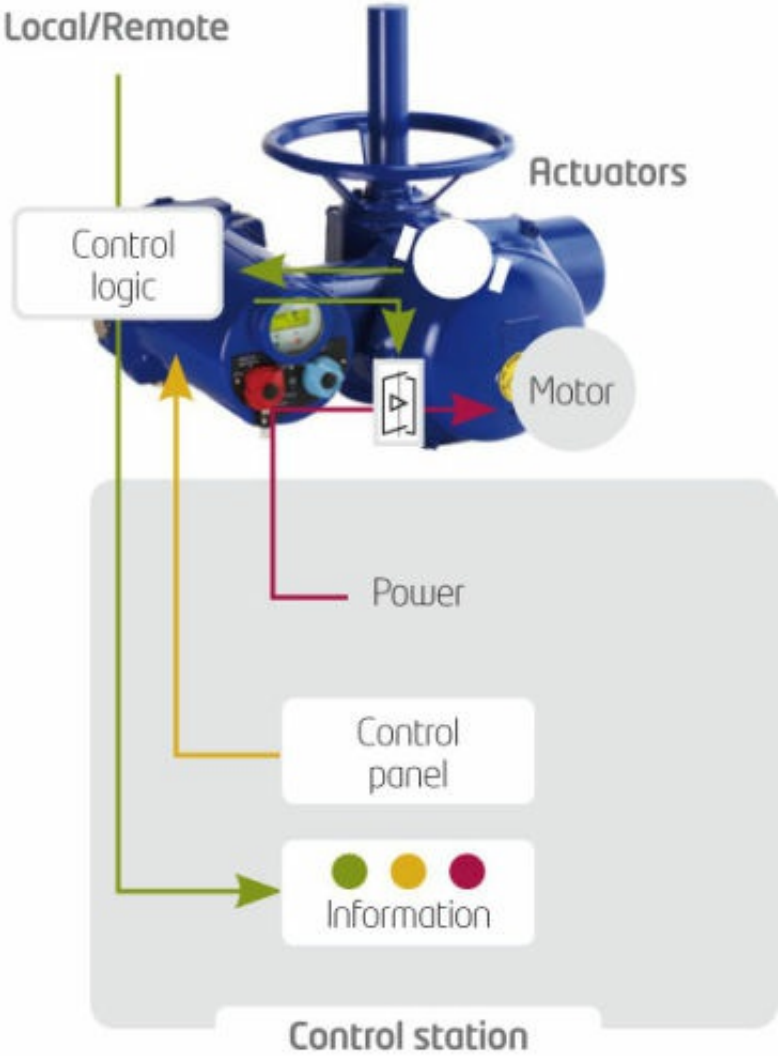

# GPS Actuator

By Bernard Controls

The best way to find your electric actuation solution

INTELLI+ ®

## **Intelligent control**

The INTELLI+<sup>®</sup> control allows easy commissioning thanks to its user friendly interface and the non-intrusive setting.

Numerous functions are available to the users helping them in their diagnostics and to schedule their valve maintenance operations. INTELLI+<sup>®</sup> also guarantees to the users an optimum availability of their industrial facilities.