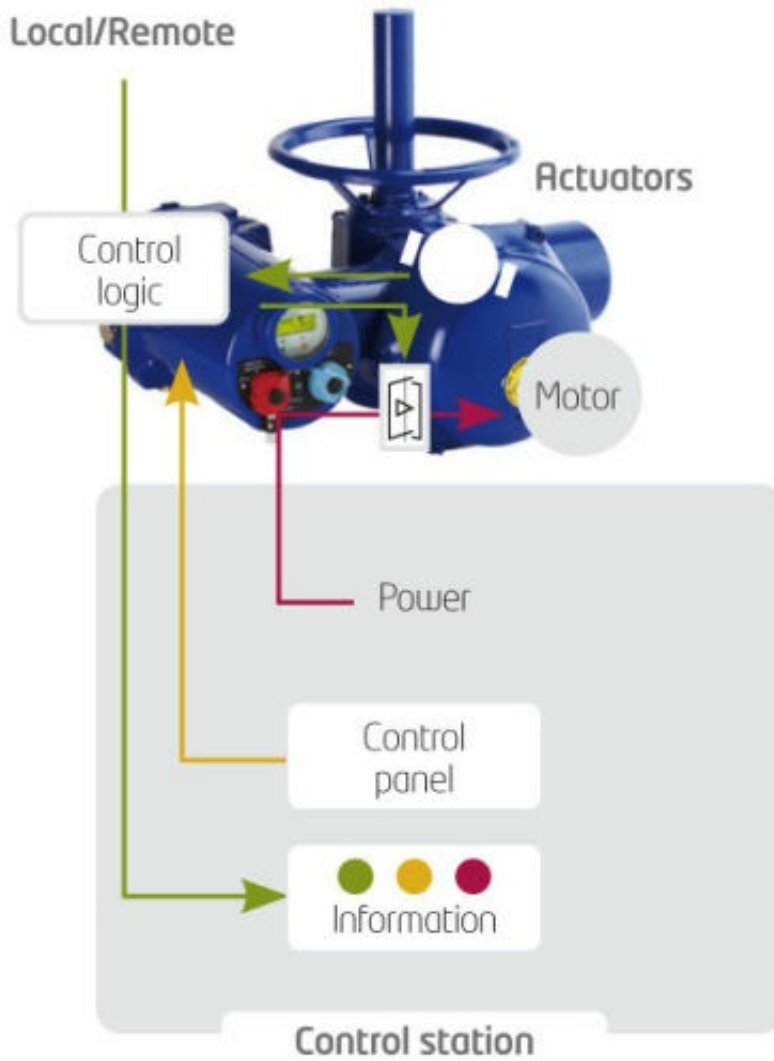

GPS Actuator

By Bernard Controls

The best way to find your electric actuation solution

INTELLI+®

<http://www.gpsactuator.com/>

Intelligent control

The INTELLI+[®] control allows easy commissioning thanks to its user friendly interface and the non-intrusive setting.

Numerous functions are available to the users helping them in their diagnostics and to schedule their valve maintenance operations. INTELLI+[®] also guarantees to the users an optimum availability of their industrial facilities.