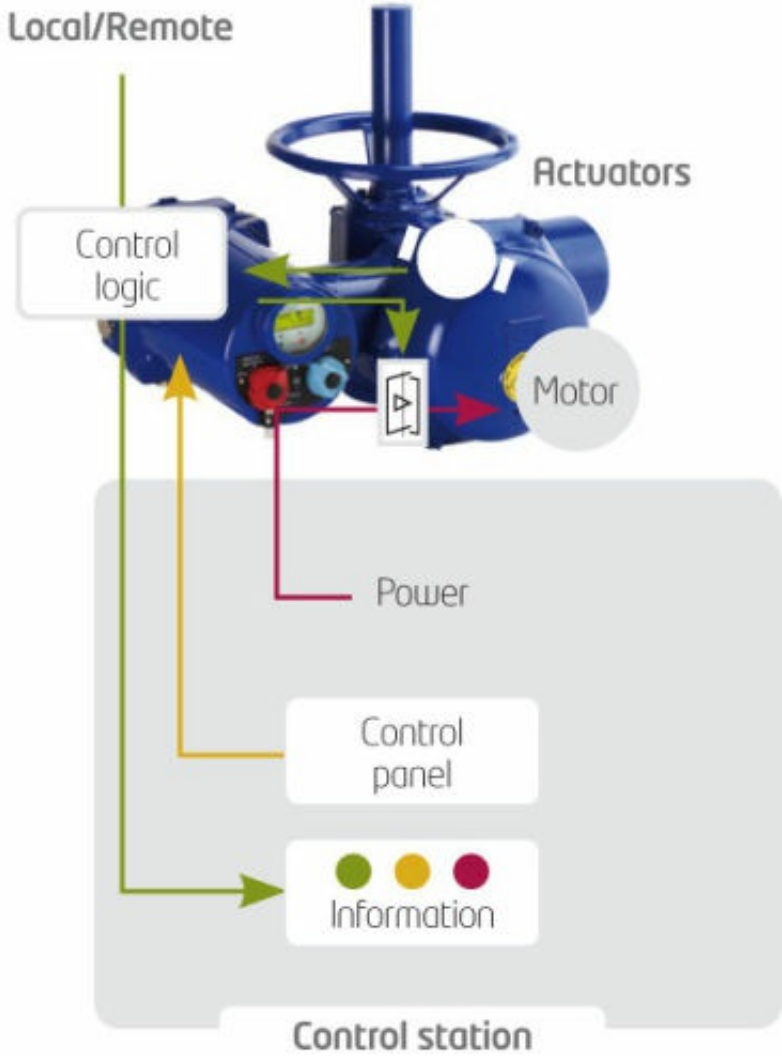

GPS Actuator

By Bernard Controls

The best way to find your electric actuation solution

INTELLI+ ®

<http://www.gpsactuator.com/>

Intelligent control

The INTELLI+[®] control allows easy commissioning thanks to its user friendly interface and the non-intrusive setting.

Numerous functions are available to the users helping them in their diagnostics and to schedule their valve maintenance operations. INTELLI+[®] also guarantees to the users an optimum availability of their industrial facilities.